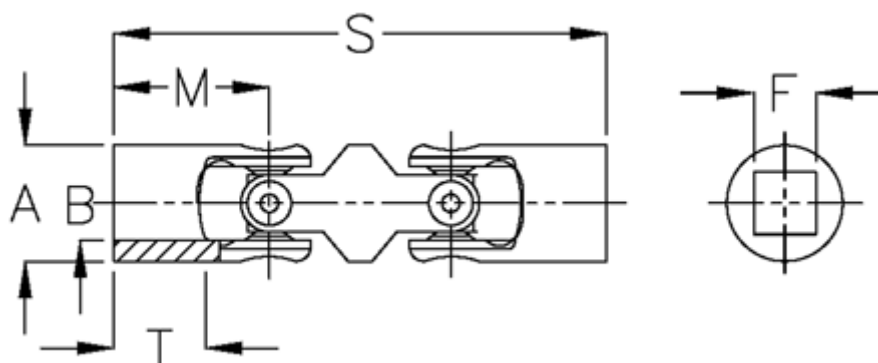

# Data Sheet

Article number: 07640304

Description: Double cross joint w/needle bearing  
0.640.304

## Measures

A	= 40
F	= 20
M	= 54
MD max N m	= 80
s	= 156
T	= 32